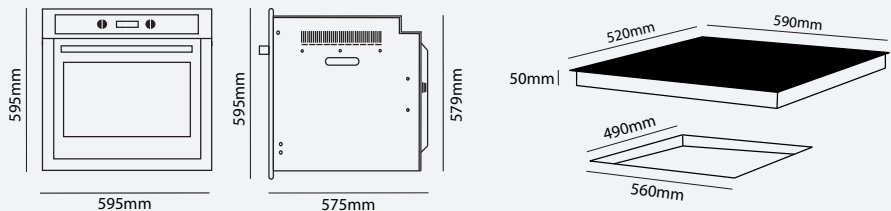

Your easy answer. A perfect fit for your Parmco combo buy.

Parmco Pack PPB10C

OVEN

600MM 10 FUNCTION
BLACK

OV16B10

- 80L Electric Oven
- 10 Functions
- Digital Timer
- Knob Control
- Triple Glazed Glass
- 7 Year Warranty

COOKTOP

600MM 4 ELEMENT
BLACK CERAMIC

HO36BC4

- 9 Power Settings
- 5 Heating Zones
- Heat Indicators
- Touch Control
- Child Lock
- 7 Year Warranty

This Parmco Combo is perfect for your kiwi home. The 600mm built-in oven provides a large 80L usable capacity to fit a family size roast or any other large dish. Removable side racks and removable inner door glass make cleaning super easy. Combined with the 600mm Black Ceramic cooktop, this Parmco PPB10C Pack is made to suit perfectly as a combo buy.